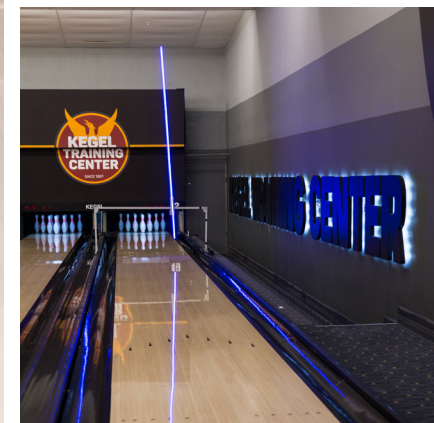

Optional Battery

Part Number: 157-8801