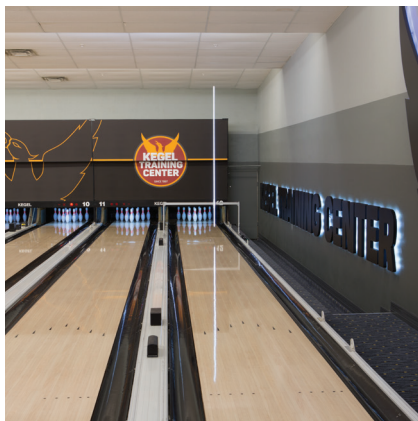

TORCH™

LANE TARGETING LIGHT

One of the most difficult things for a bowler to do is visualize the ball path from the foul line to the breakpoint. From entry level bowlers to the most advanced, the Torch allows bowlers to see the initial path of the bowling ball like no other product before.

The Torch is a simple light targeting tool used to help with accuracy and alignment. Using LED lights, it reflects a path of light on the lane to help you select the correct launch angle and hit your target time after time. As you move left and right, the light will change its position showing you exactly where you should throw the ball.

The Torch was designed to explain the aiming process in a way that can be easily understood by everyone. From children, to beginning bowlers, to special needs bowlers, the Torch is an easy and fun way to quickly improve this important fundamental skill.

TORCH BENEFITS

- Helps define a bowler's starting point
- Helps bowlers to see the laydown point
- Helps keep the swing path in-line with the target path
- Helps keep the head stable throughout the approach
- Shows how the target changes if a bowler drifts left or right